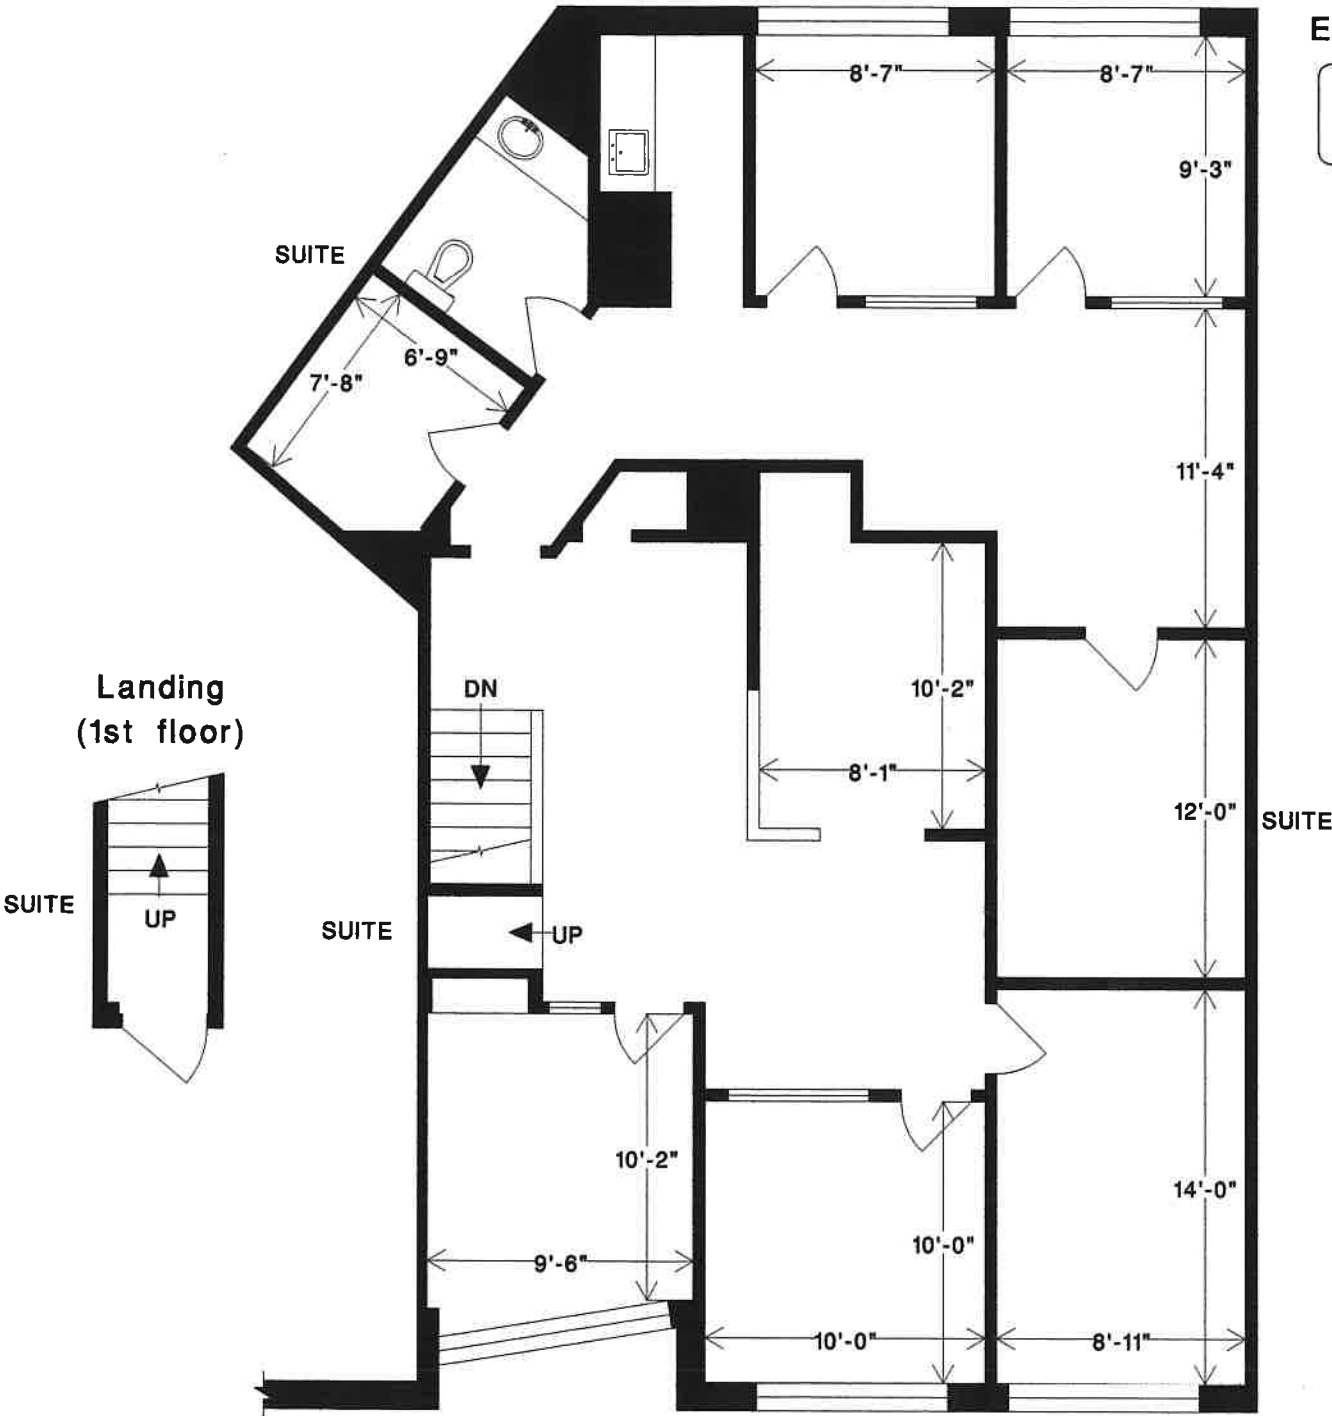

EXISTING PROPERTY AT:

3993 HENNING DR.
BURNABY, B.C.

SUITE #213

SCALE

MEASURE MASTERS
VAN/MB/ITM-OTIS
(604) 931-8585
JANUARY 2011
REV. FEB. 2011