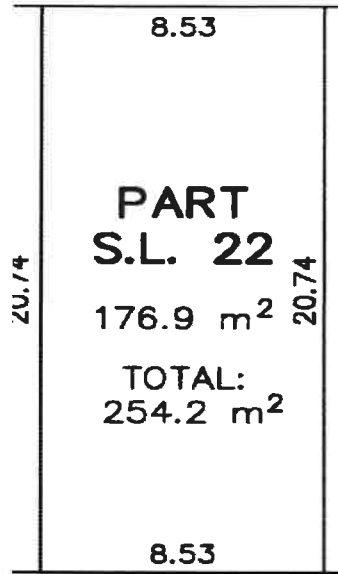

#160 – 901 E. Kent Avenue North, Vancouver

Main Floor

Second Floor

#161 - 901 E. Kent Avenue North, Vancouver

Main Floor

Second Floor