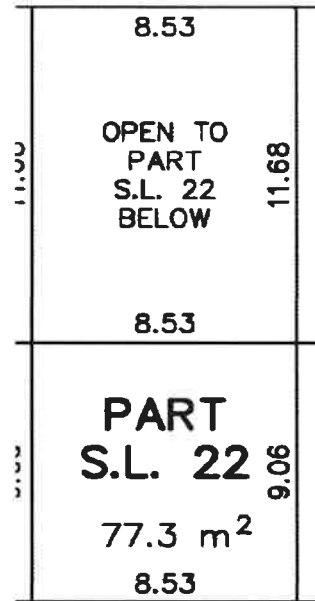

#160 – 901 E. Kent Avenue North, Vancouver

Main Floor

Second Floor

#161 - 901 E. Kent Avenue North, Vancouver

Main Floor

Second Floor