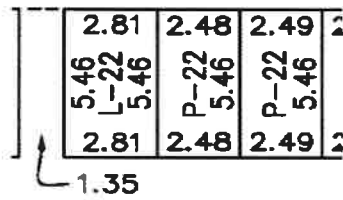

#160 – 901 E. Kent Avenue North, Vancouver

Main Floor

Second Floor

#161 - 901 E. Kent Avenue North, Vancouver

Main Floor

Second Floor