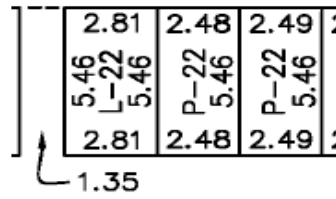

#160 – 951 E. Kent Avenue North, Vancouver

Main Floor

Second Floor