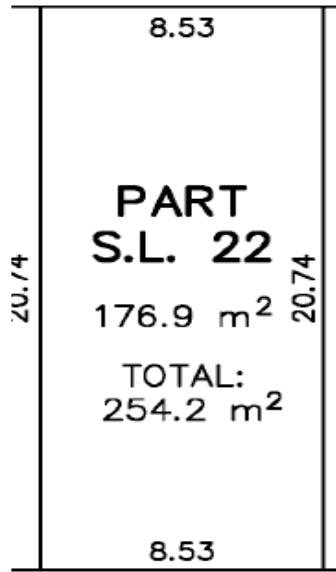

#160 – 951 E. Kent Avenue North, Vancouver

Main Floor

Second Floor