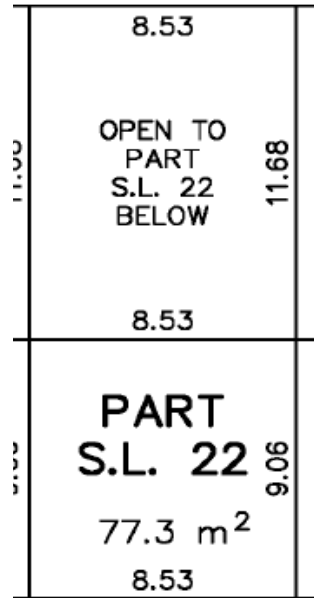

#160 – 951 E. Kent Avenue North, Vancouver

Main Floor

Second Floor